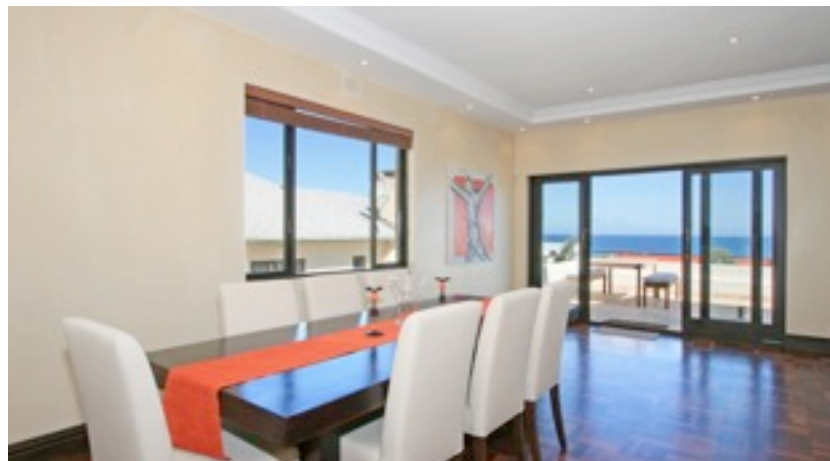

Sapphire Point

Camps Bay luxury villa [4 Bedrooms, 2 Bathrooms]

Sapphire Point is a bright, sunny comfortable 4 bedroom villa with ample living space, great views and a leafy front and back garden. The living area comprises a spacious, light and airy open plan lounge, dining area and kitchen with sea views from all positions. The dining area and lounge lead onto a sunny balcony, which is the perfect spot for relaxing whilst watching the sunset over the sea. The kitchen, which is further to the back, opens onto the rear courtyard and garden where the pool is situated, this secluded area has wonderful mountain views. All in all Sapphire Point is a sunny, cheerful villa offering comfortable charming accommodation in great location.

"Bright, sunny and comfortable Camps Bay home, great for families"

General

- 2 level detached house
- Sea and mountain views
- Approx 2 minutes drive from Camps Bay beachfront
- Telephone and high speed wireless internet access
- 24 hr monitored alarm and safe
- Cleaning twice weekly + pool service and garden service
- Child safety issues: Open pool

Living & Dining

- Open plan sea-facing lounge and dining area, leads onto balcony, sea views
- Satellite TV, DVD, stereo and fireplace
- Dining area for eight guests (open plan)
- Fully equipped kitchen with breakfast bar (open plan)
- Separate scullery and laundry with washing machine/tumble dryer